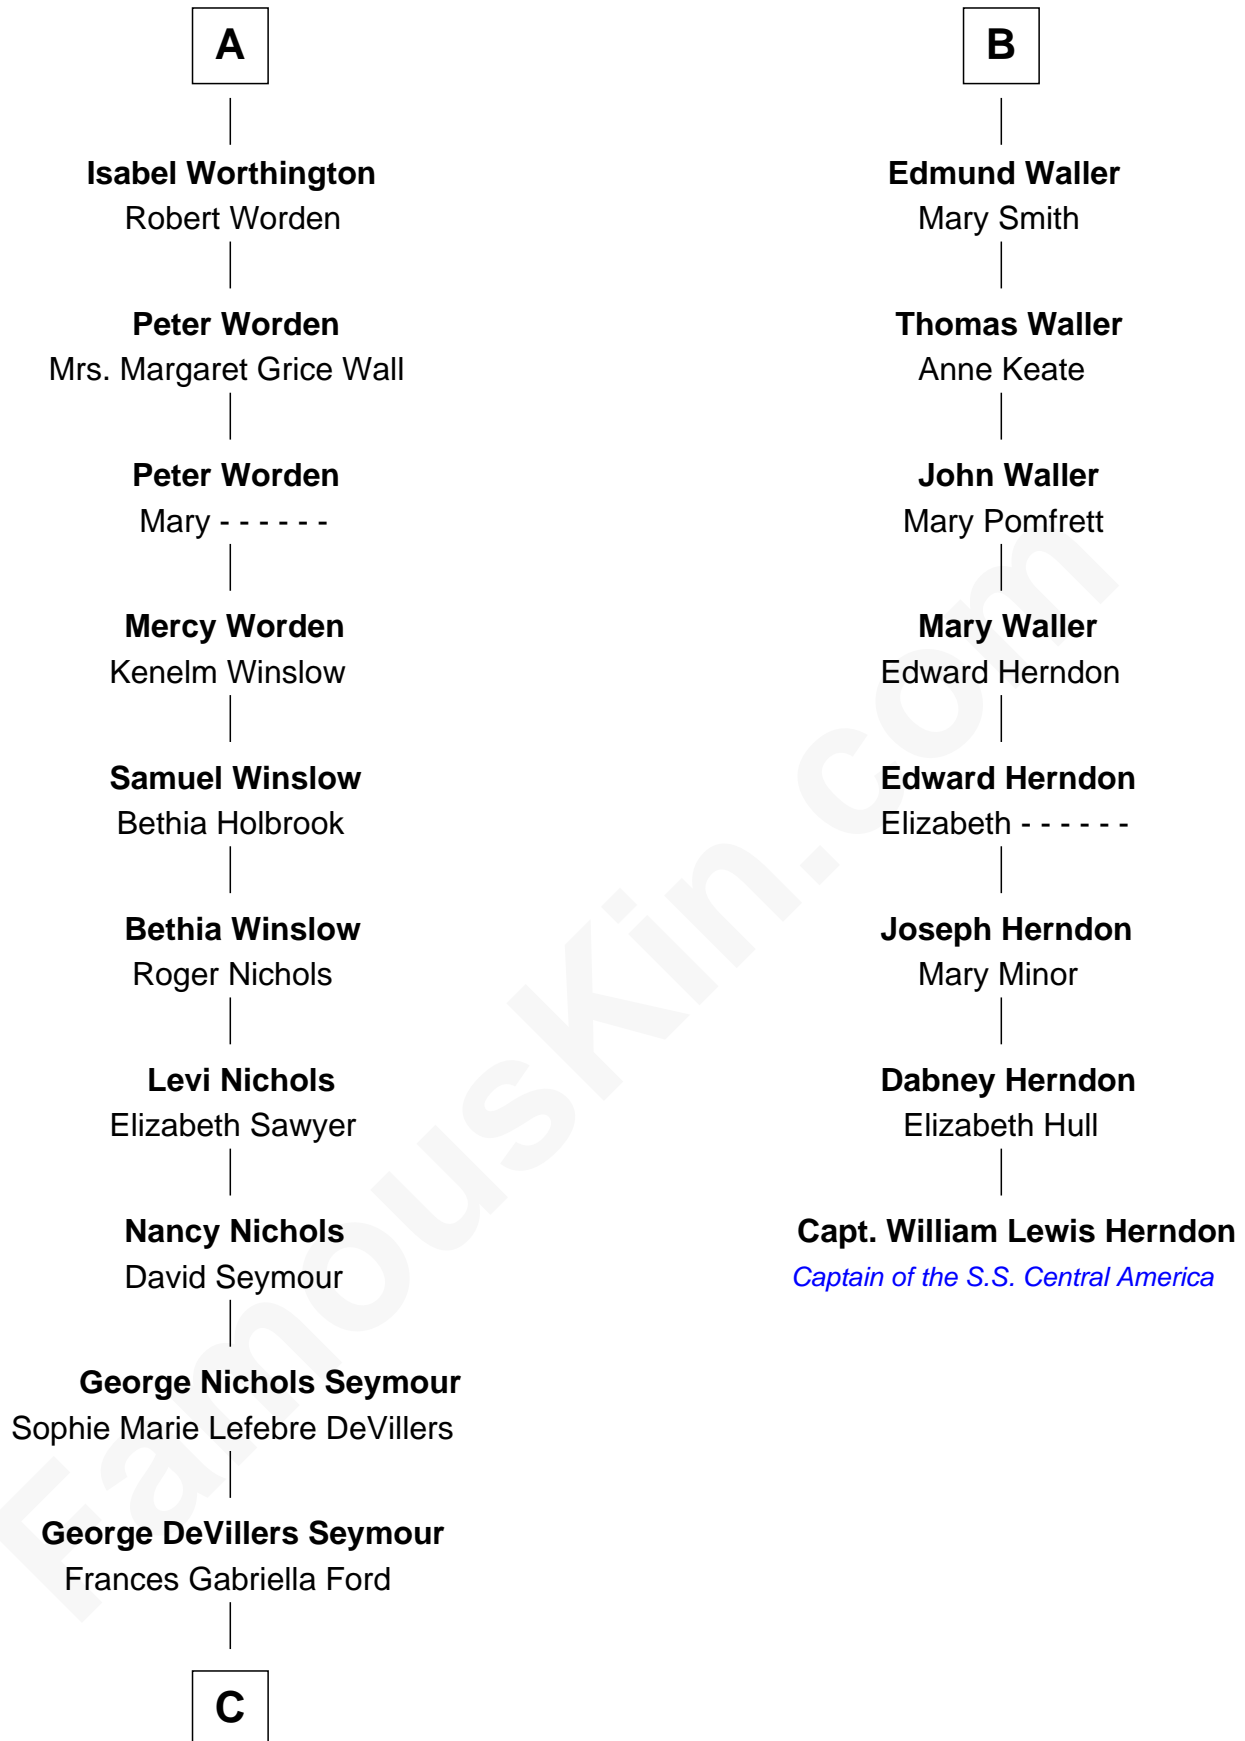

FamousKin.com
Relationship Chart of
Bridget Fonda
Movie Actress

14th cousin 6 times removed of
Capt. William Lewis Herndon
Captain of the ill fated S.S. Central America

C

Eugene Ford Seymour

Sophie Mildred Bower