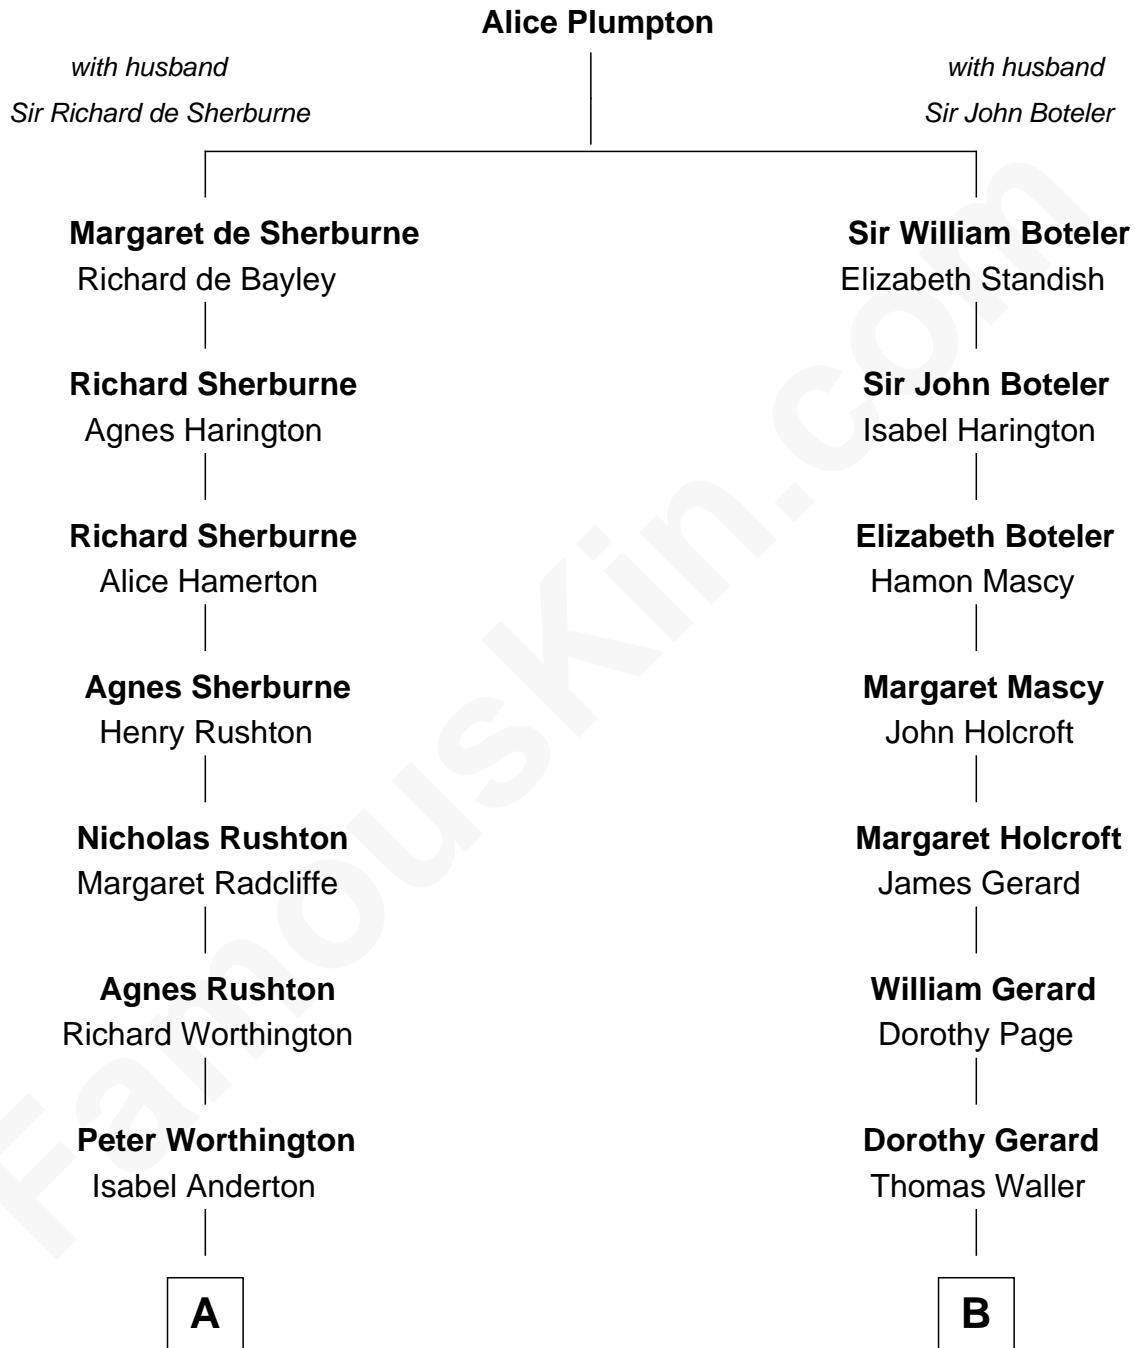

FamousKin.com
Relationship Chart of
Bridget Fonda
Movie Actress

14th cousin 6 times removed of
Capt. William Lewis Herndon
Captain of the ill fated S.S. Central America

C

Eugene Ford Seymour

Sophie Mildred Bower