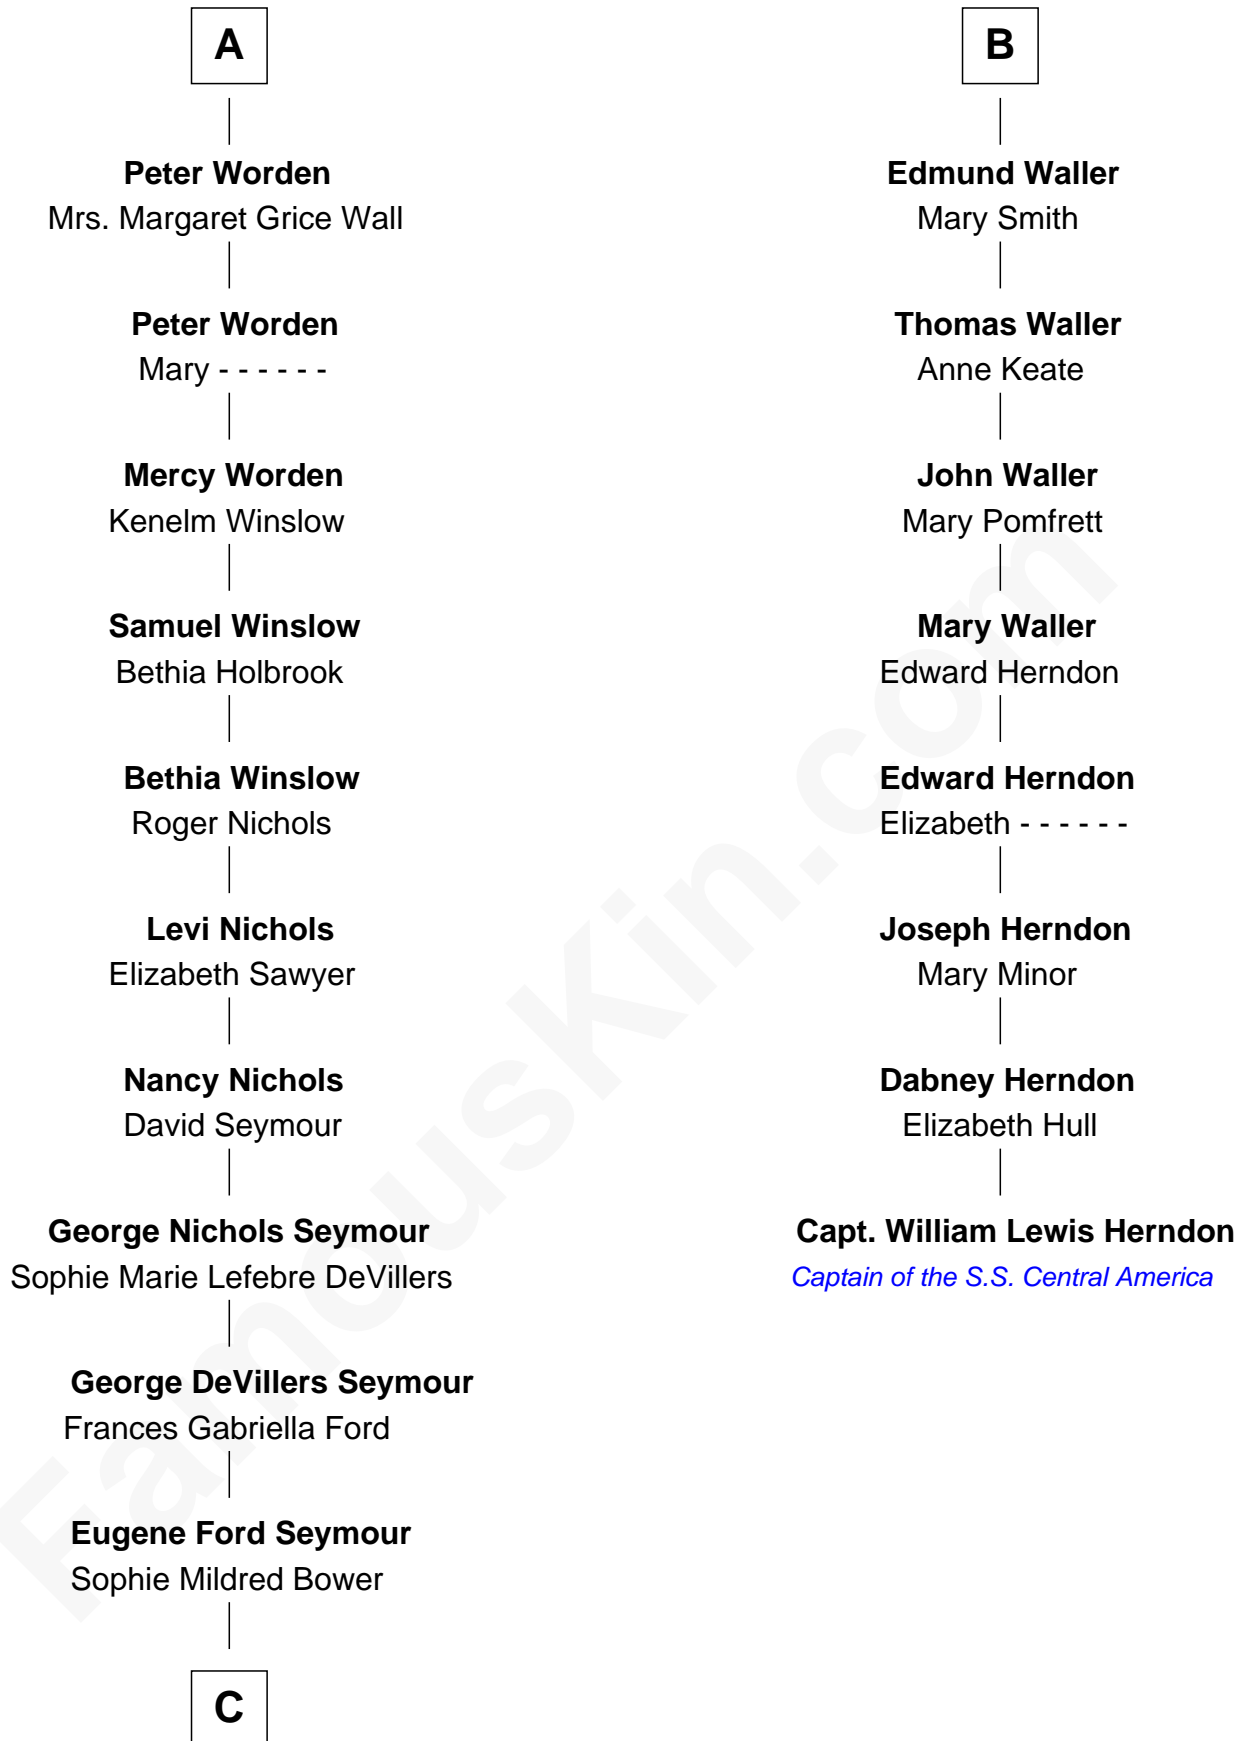

**FamousKin.com**  
**Relationship Chart of**  
**Bridget Fonda**  
*Movie Actress*

**14th cousin 5 times removed of**  
**Capt. William Lewis Herndon**  
*Captain of the ill fated S.S. Central America*

C

—  
**Frances Ford Seymour**

Henry Jaynes Fonda

—  
**Peter H. Fonda**

Susan Jane Brewer

—  
**Bridget Fonda**

*Movie Actress*

FamousKin.com