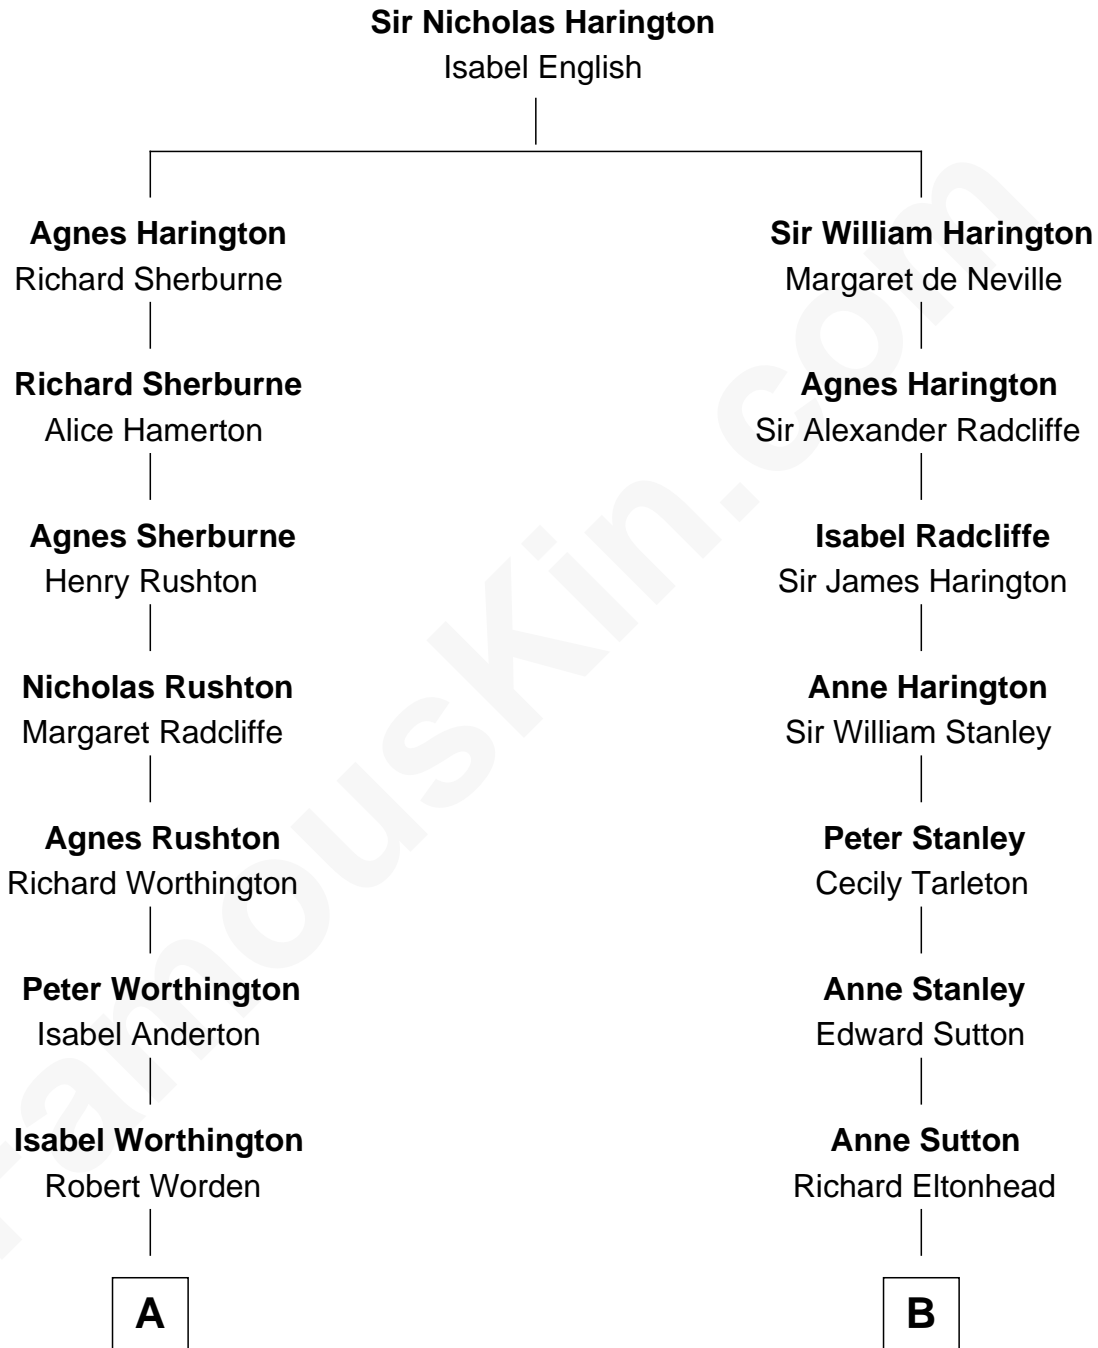

FamousKin.com
Relationship Chart of
Bridget Fonda
Movie Actress

10th cousin 9 times removed of
Richard Henry Lee
Signer of the Declaration of Independence

C

—
Frances Ford Seymour

Henry Jaynes Fonda

—
Peter H. Fonda

Susan Jane Brewer

—
Bridget Fonda

Movie Actress

FamousKin.com