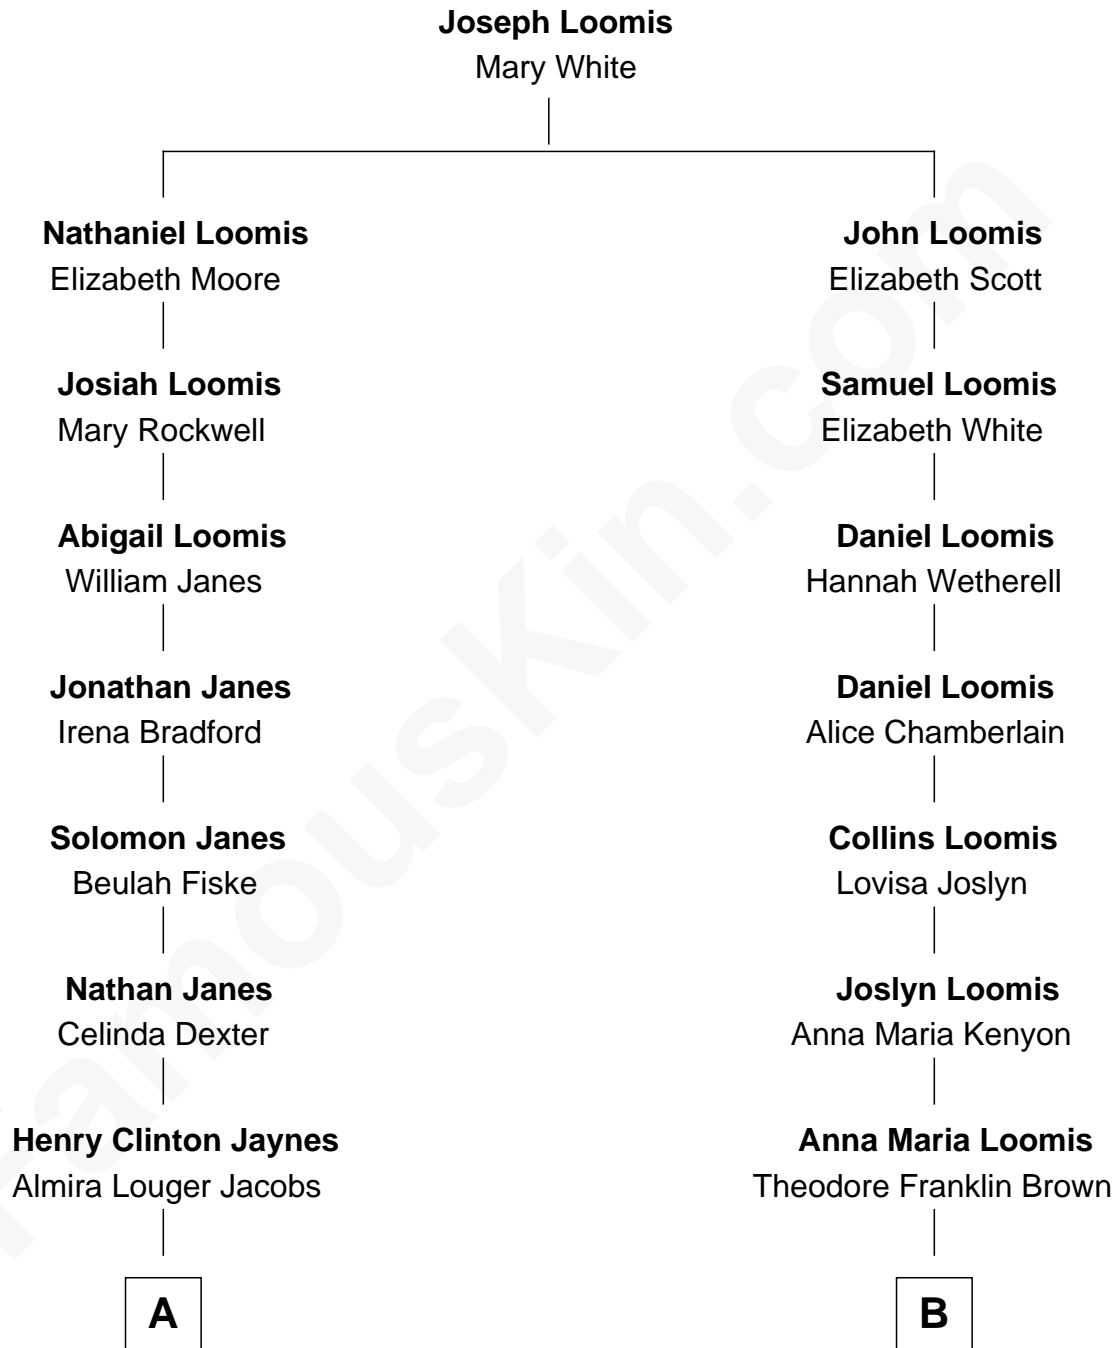

FamousKin.com
Relationship Chart of
Bridget Fonda
Movie Actress

9th cousin 2 times removed of
David McCullough
Historian, Author and TV Narrator

A

Henry Silas Jaynes

Elma L. Lanphear

Herberta Elma Jaynes

William Brace Fonda

Henry Jaynes Fonda

Frances Ford Seymour

Peter H. Fonda

Susan Jane Brewer

Bridget Fonda

Movie Actress

B

Mabel Alice Brown