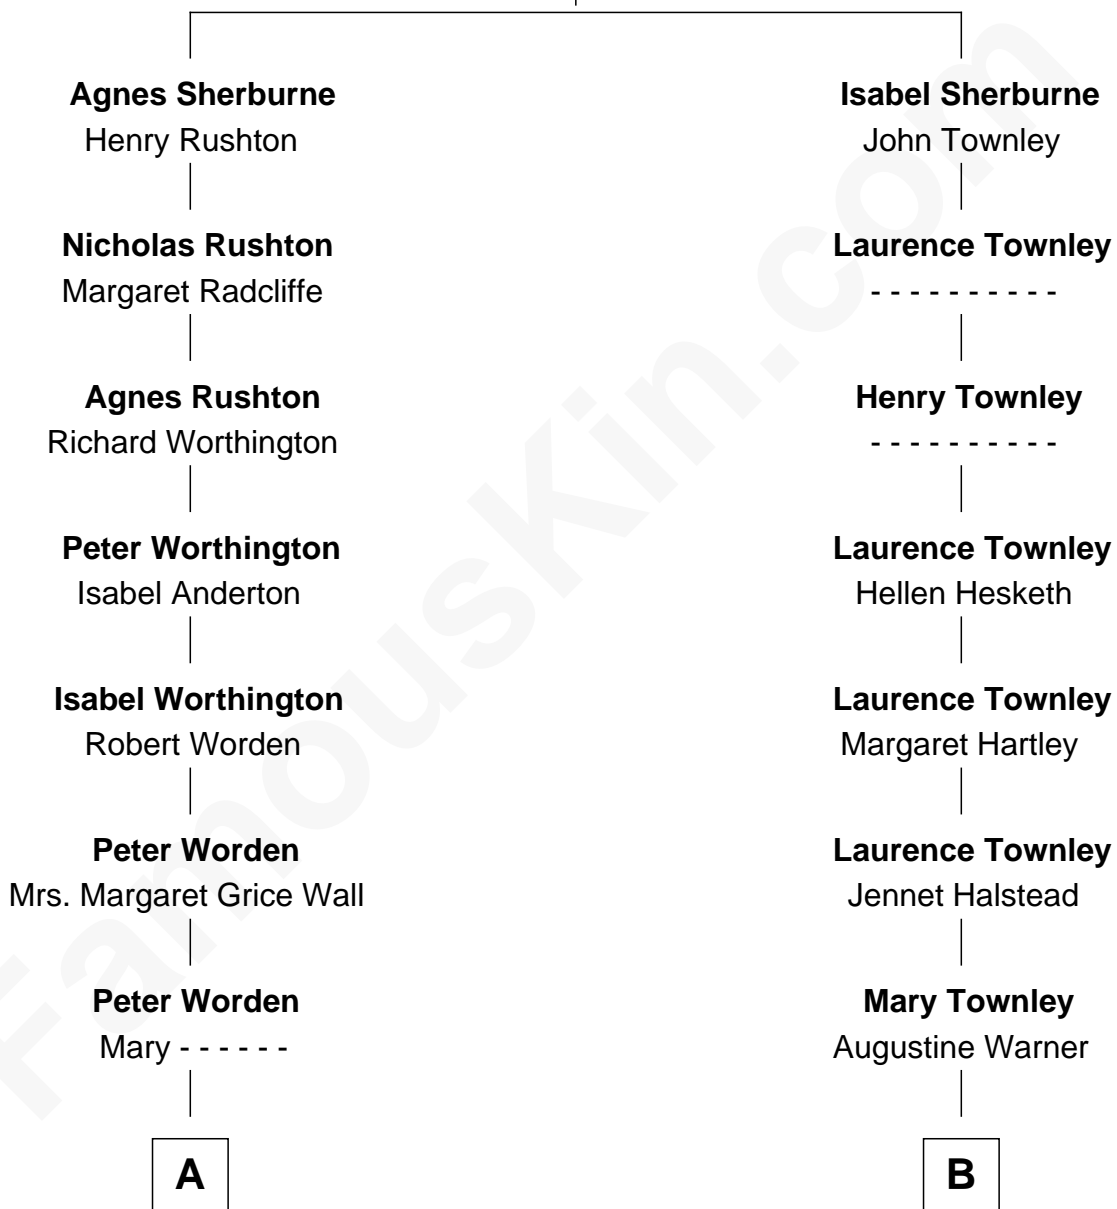

FamousKin.com Relationship Chart of

Bridget Fonda

Movie Actress

17th cousin of

Queen Elizabeth II

Queen of the United Kingdom

Richard Sherburne

Alice Hamerton

A

Mercy Worden
Kenelm Winslow

Samuel Winslow
Bethia Holbrook

Bethia Winslow
Roger Nichols

Levi Nichols
Elizabeth Sawyer

Nancy Nichols
David Seymour

George Nichols Seymour
Sophie Marie Lefebvre DeVillers

George DeVillers Seymour
Frances Gabriella Ford