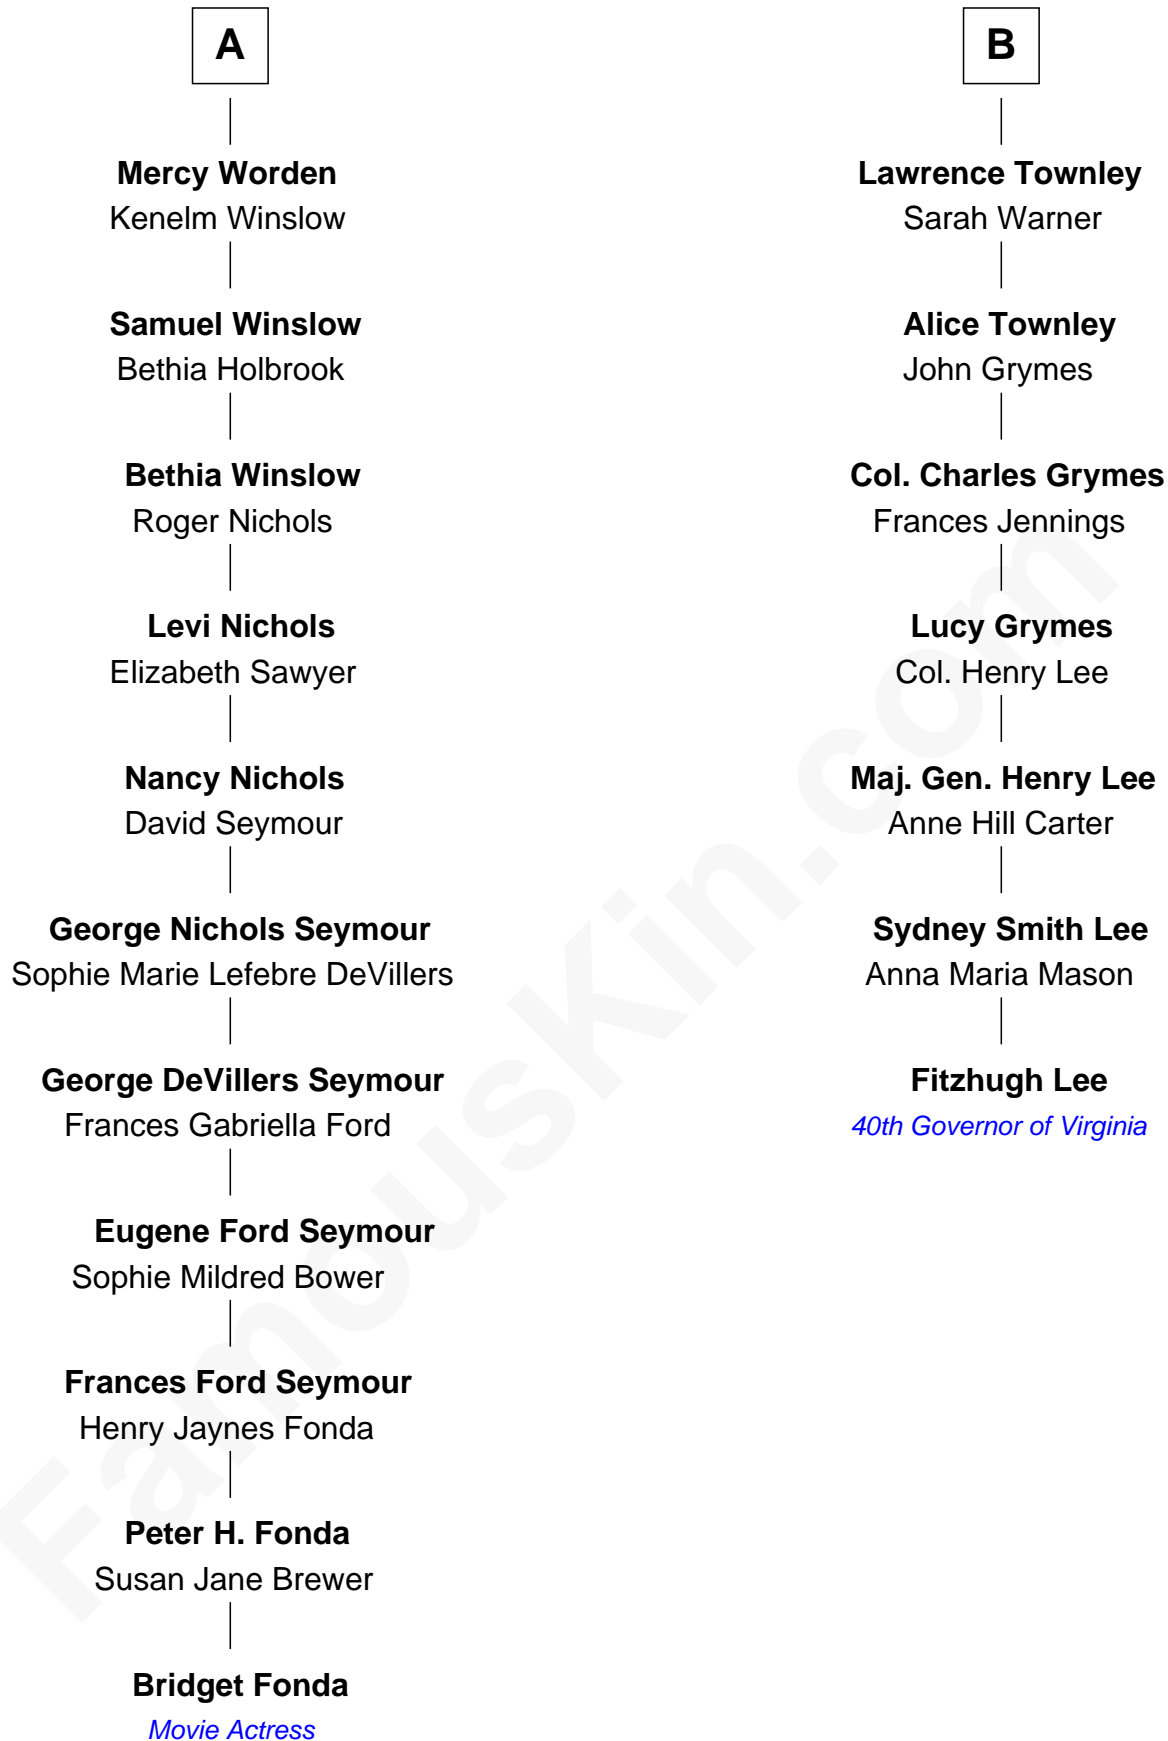

FamousKin.com
Relationship Chart of
Bridget Fonda
Movie Actress

13th cousin 4 times removed of
Fitzhugh Lee
40th Governor of Virginia

Bridget Fonda photo by [Rita Molnár](#) (CC BY-SA 2.0)