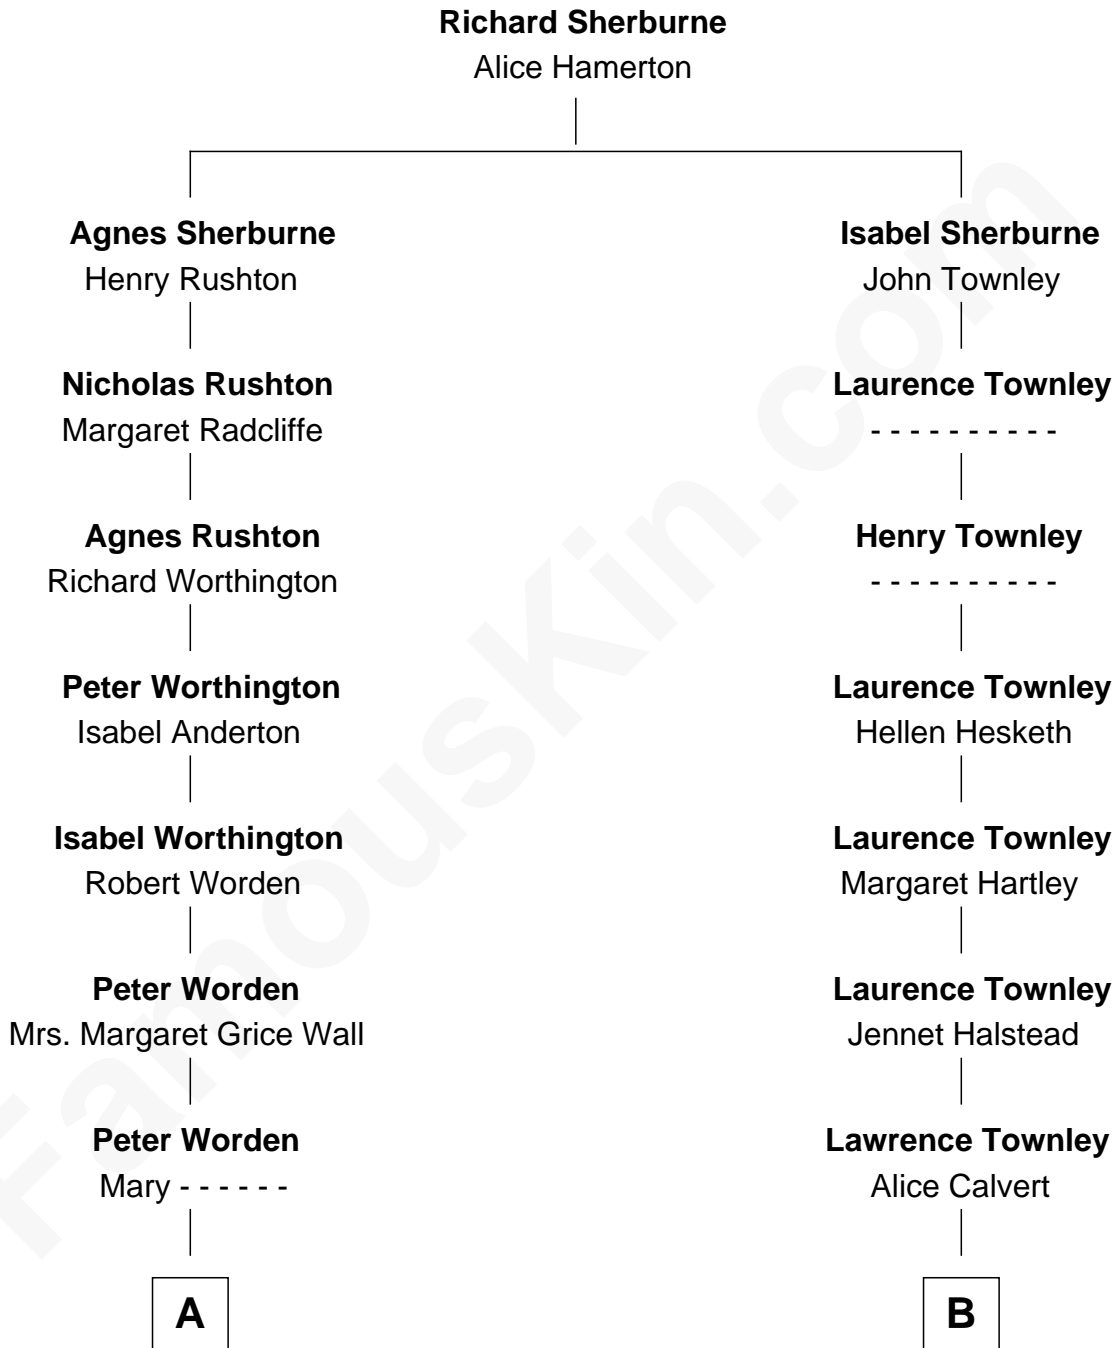

FamousKin.com
Relationship Chart of
Bridget Fonda
Movie Actress

13th cousin 4 times removed of
Fitzhugh Lee
40th Governor of Virginia

Bridget Fonda photo by [Rita Molnár](#) (CC BY-SA 2.0)