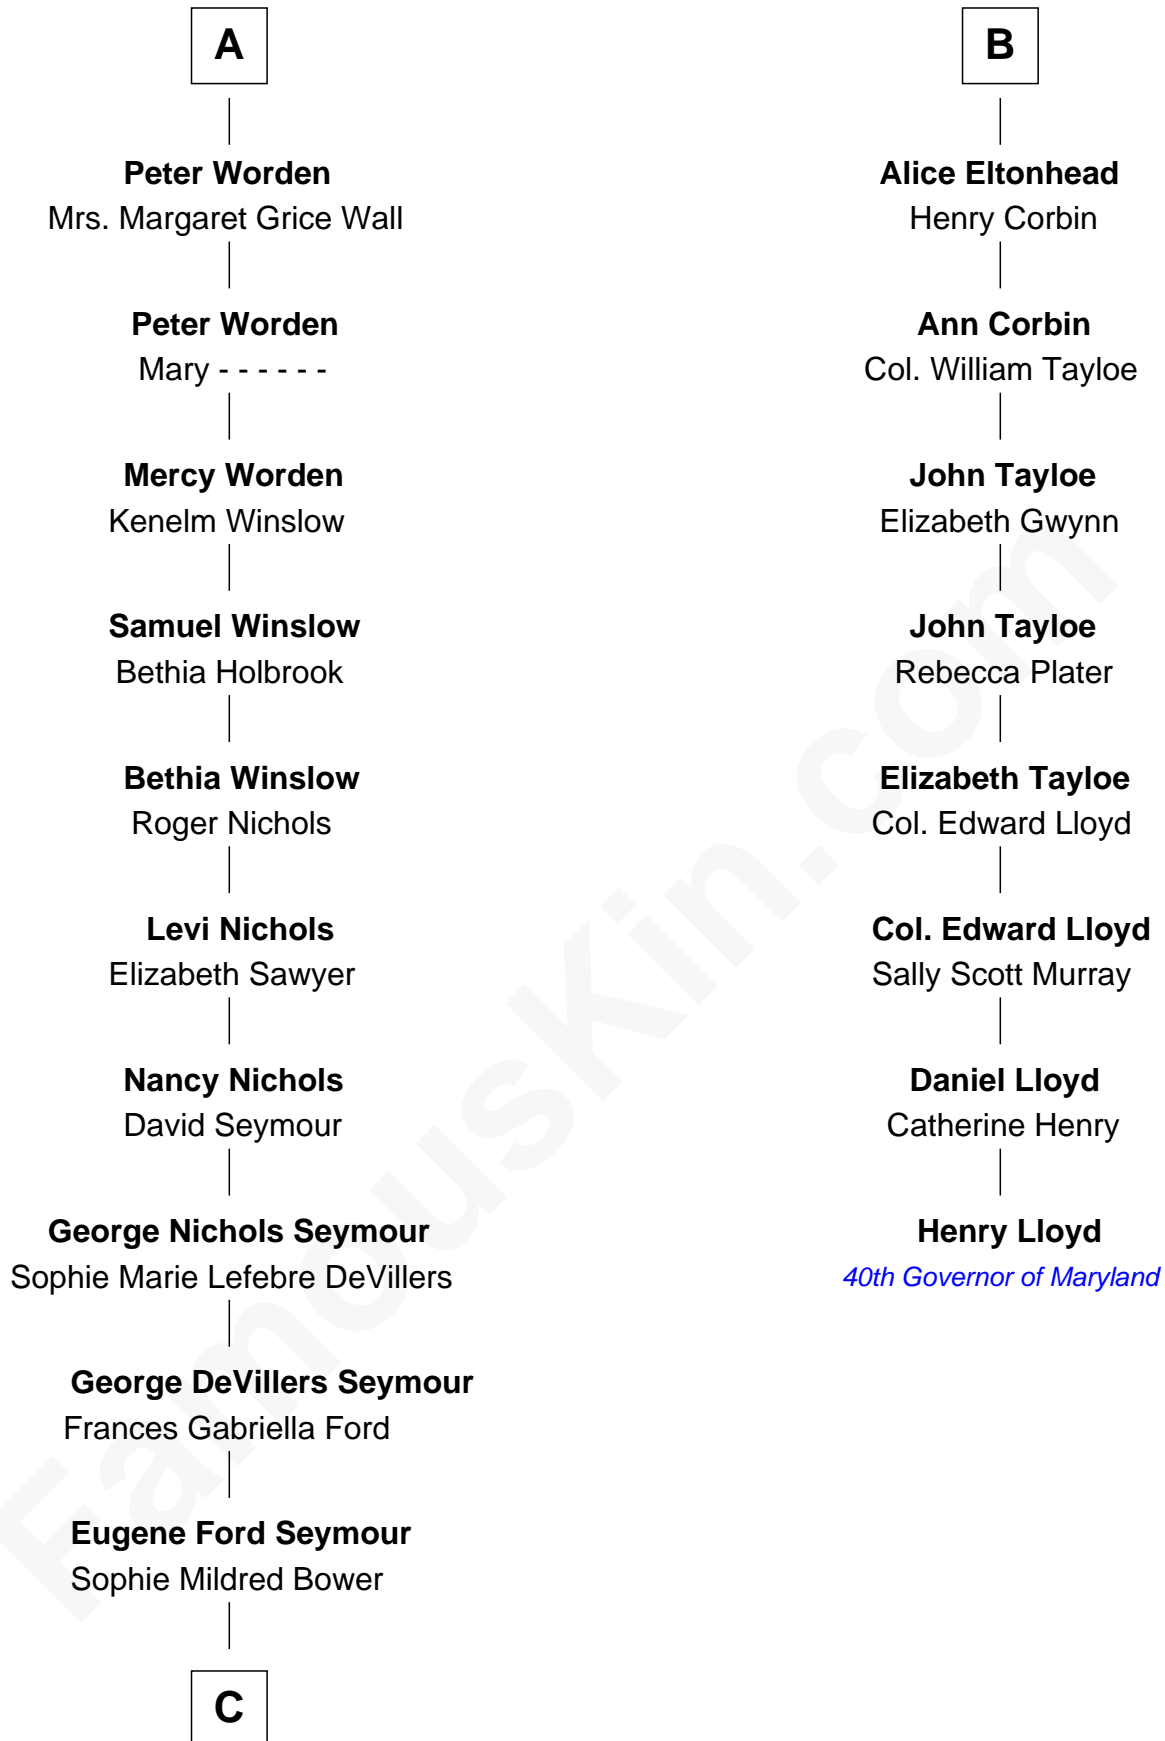

FamousKin.com
Relationship Chart of
Bridget Fonda
Movie Actress

14th cousin 5 times removed of
Henry Lloyd
40th Governor of Maryland

Sir Nicholas Harington
 Isabel English

C

—
Frances Ford Seymour

Henry Jaynes Fonda