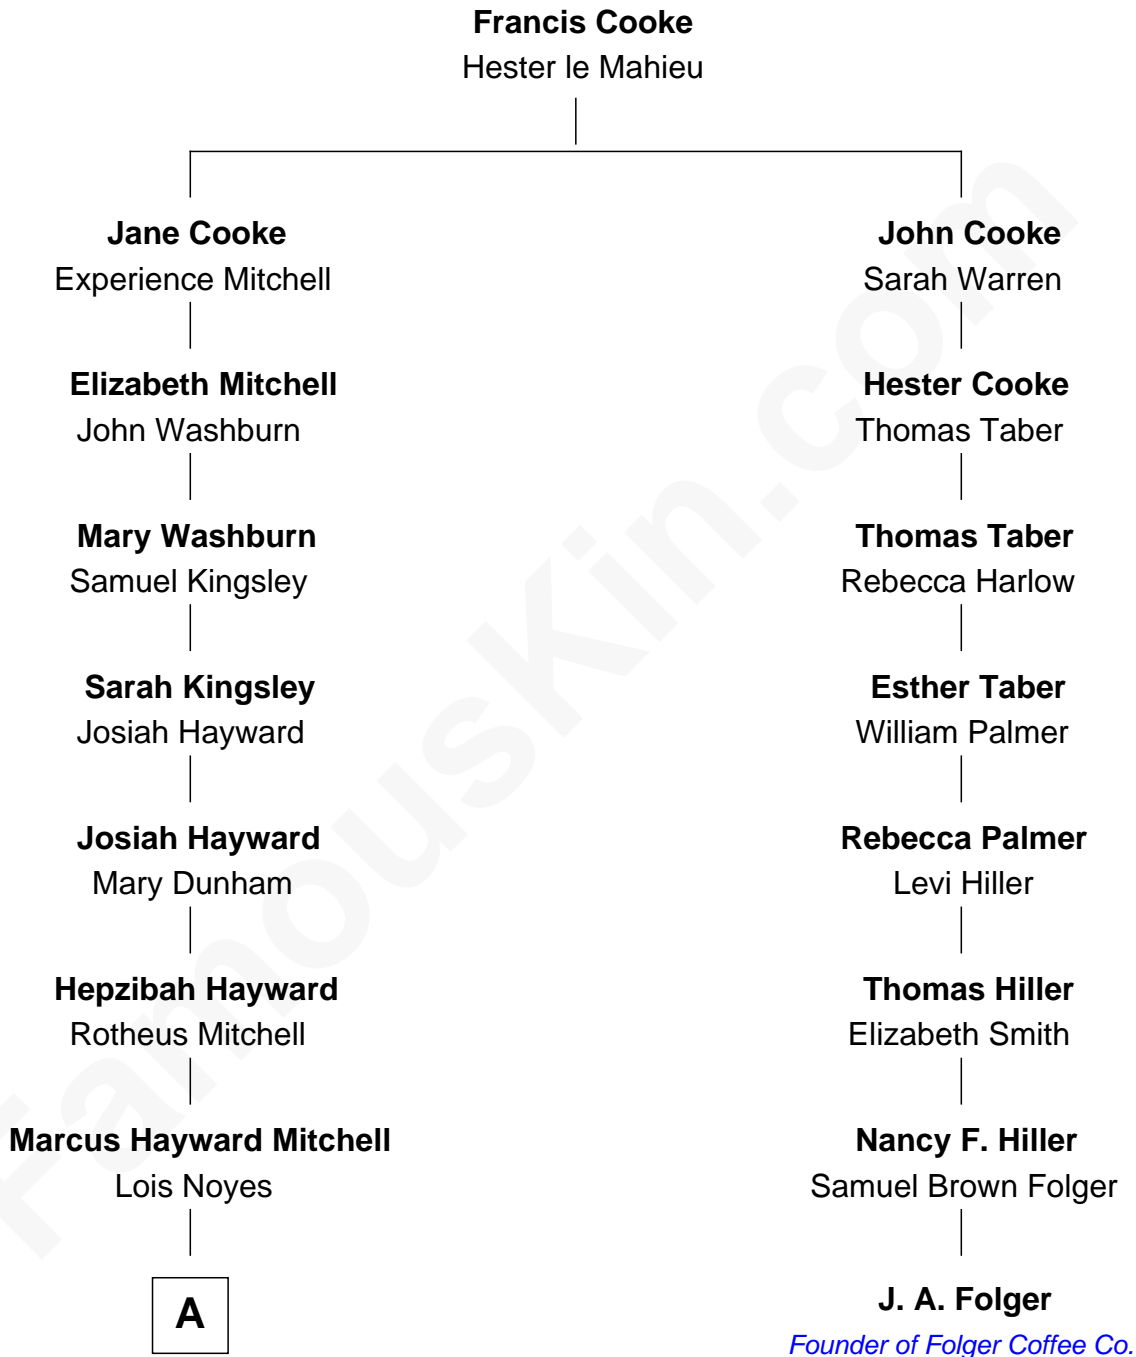

FamousKin.com
Relationship Chart of
Bridget Fonda
Movie Actress

7th cousin 5 times removed of

J. A. Folger
Founder of Folger Coffee Company

A

—
Marie Louise Mitchell

Allan Lanphear

—
Elma L. Lanphear

Henry Silas Jaynes

—
Herberta Elma Jaynes

William Brace Fonda

—
Henry Jaynes Fonda

Frances Ford Seymour

—
Peter H. Fonda

Susan Jane Brewer

—
Bridget Fonda

Movie Actress