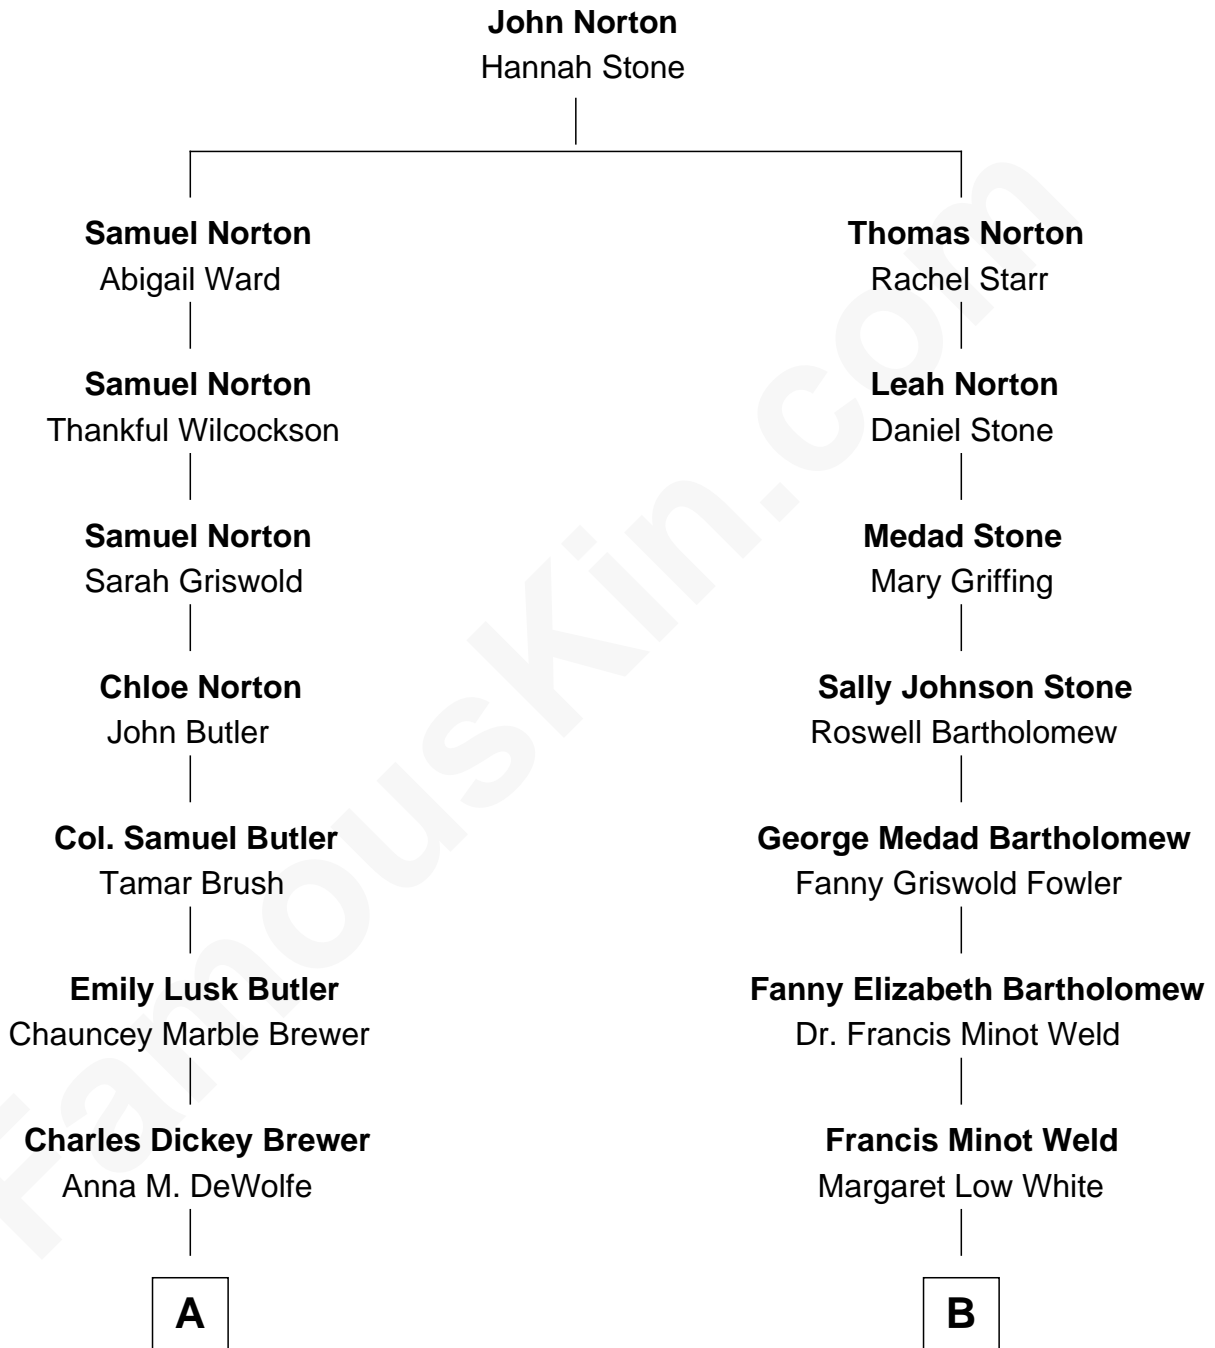

**FamousKin.com**  
**Relationship Chart of**  
**Bridget Fonda**  
*Movie Actress*

8th cousin 2 times removed of  
**Bill Weld**  
*68th Governor of Massachusetts*

**A**

**Chauncey M. Brewer**

Anna E. Gauslin

**Chauncey Marble Brewer**

Mary Alice Sweet

**Susan Jane Brewer**

Peter H. Fonda

**Bridget Fonda**

*Movie Actress*

**B**

**David Weld**

Mary Blake Nichols

**Bill Weld**

*68th Governor of Massachusetts*