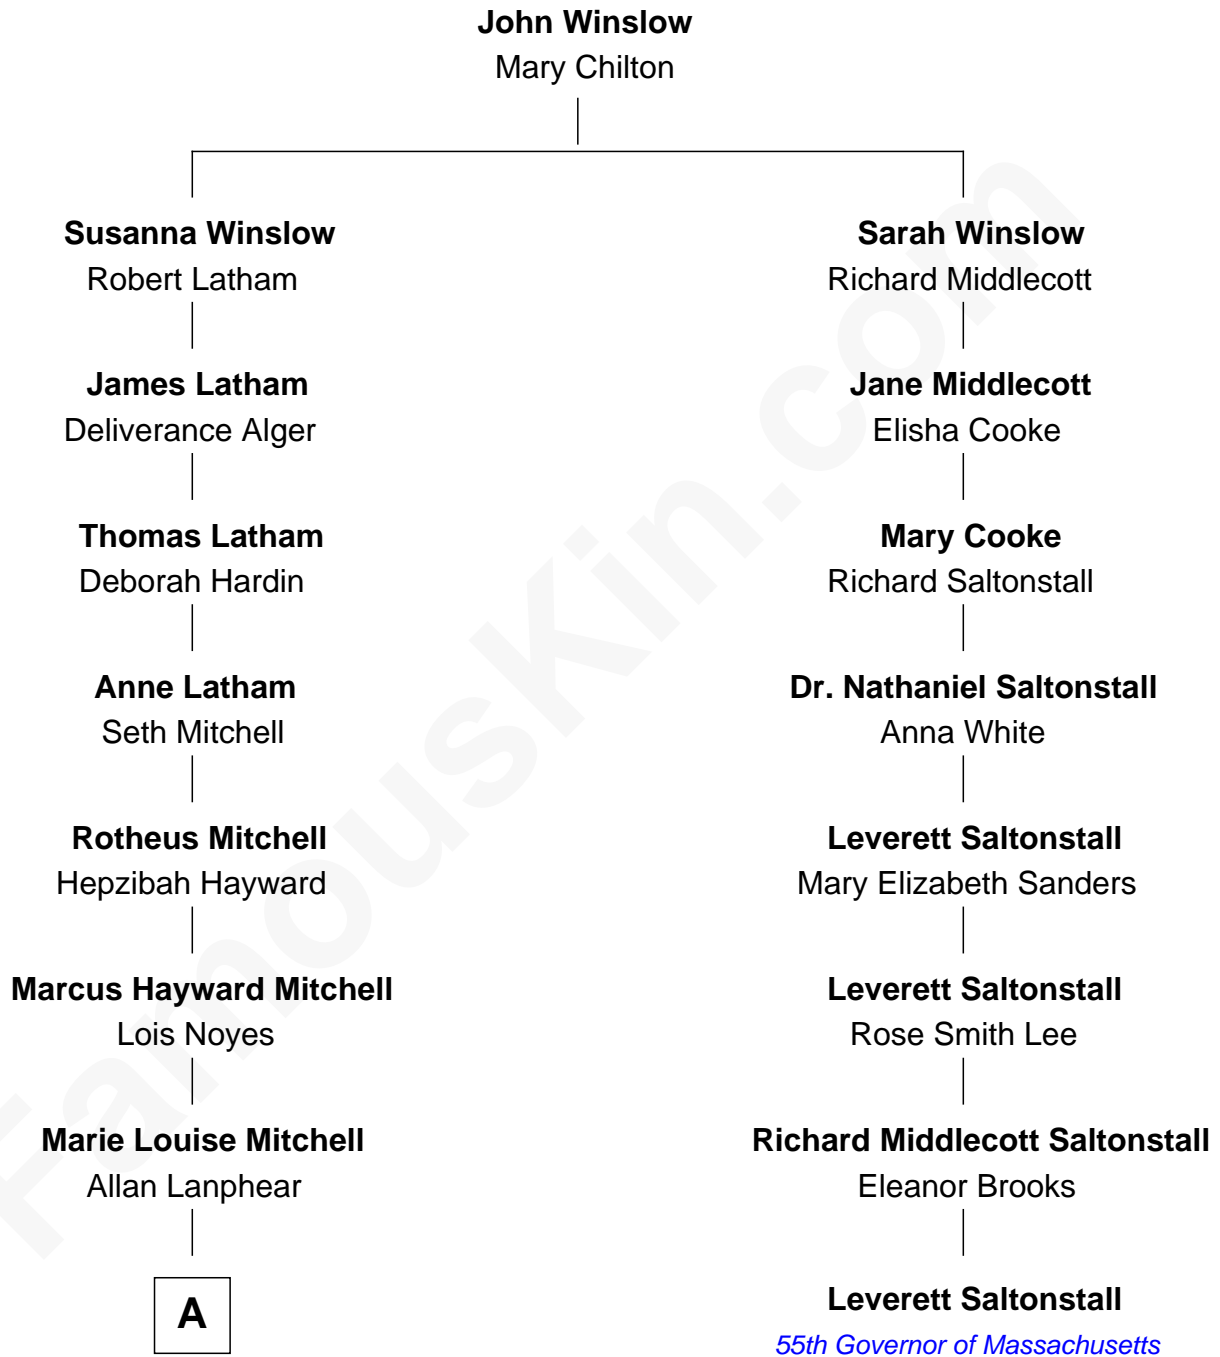

FamousKin.com
Relationship Chart of
Bridget Fonda
Movie Actress

7th cousin 4 times removed of
Leverett Saltonstall
55th Governor of Massachusetts

A

Elma L. Lanphear
Henry Silas Jaynes

Herberta Elma Jaynes
William Brace Fonda