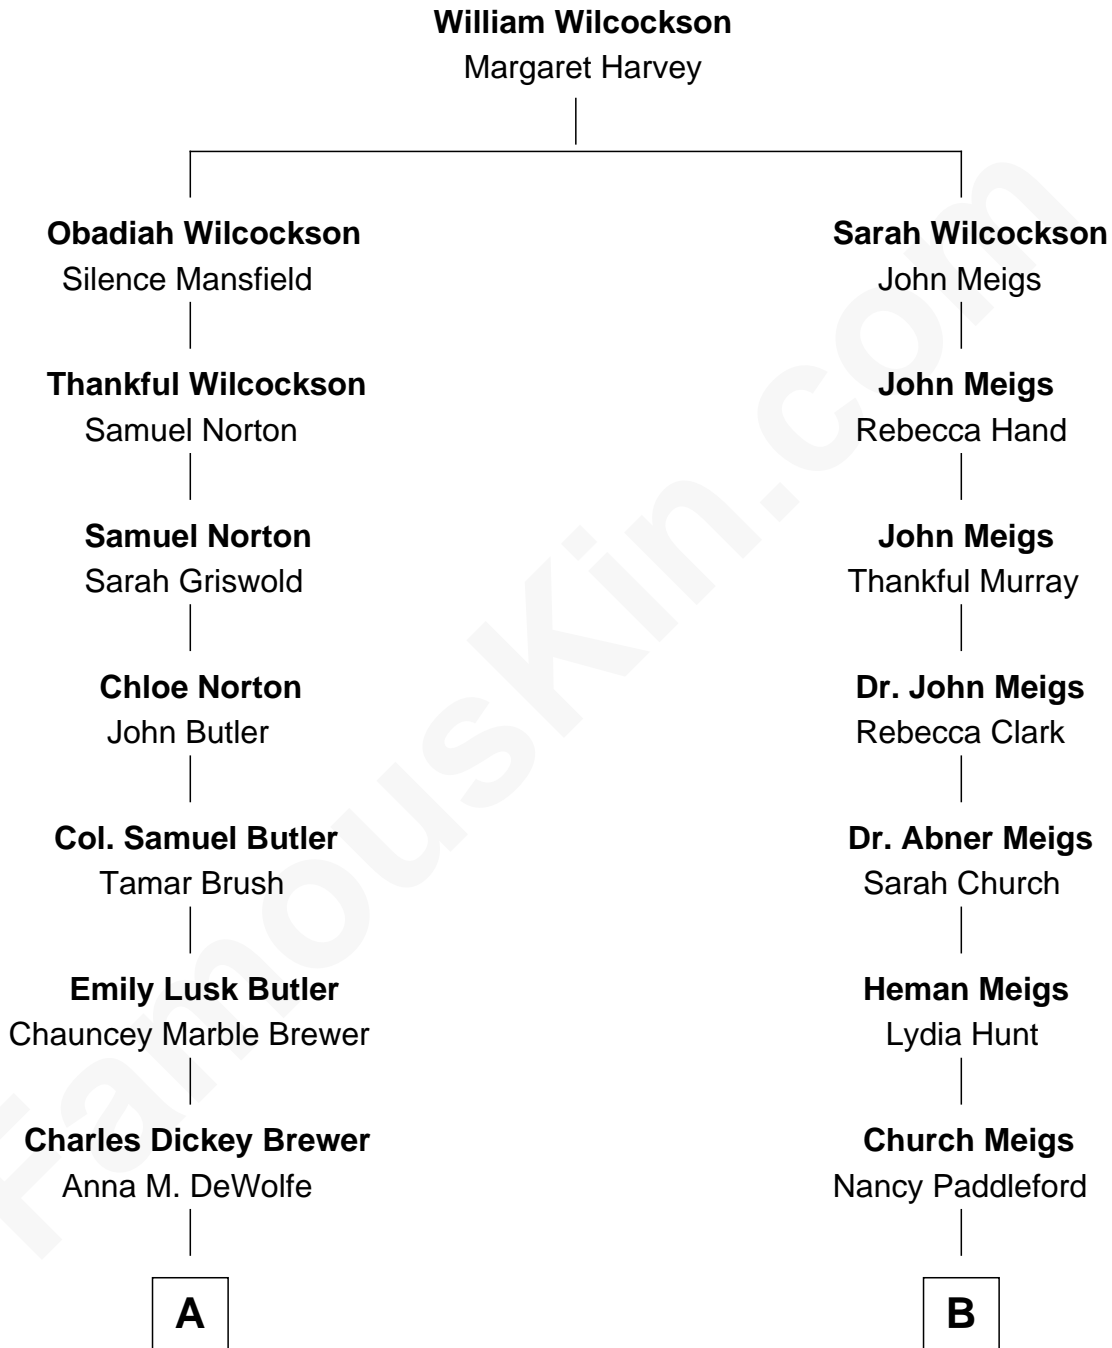

**FamousKin.com**  
**Relationship Chart of**  
**Bridget Fonda**  
*Movie Actress*

8th cousin 2 times removed of

**Merrill C. Meigs**  
*Publisher, Chicago Herald & Examiner*

**A**

**Chauncey M. Brewer**

Anna E. Gauslin

**Chauncey Marble Brewer**

Mary Alice Sweet

**Susan Jane Brewer**

Peter H. Fonda

**Bridget Fonda**

*Movie Actress*

**B**