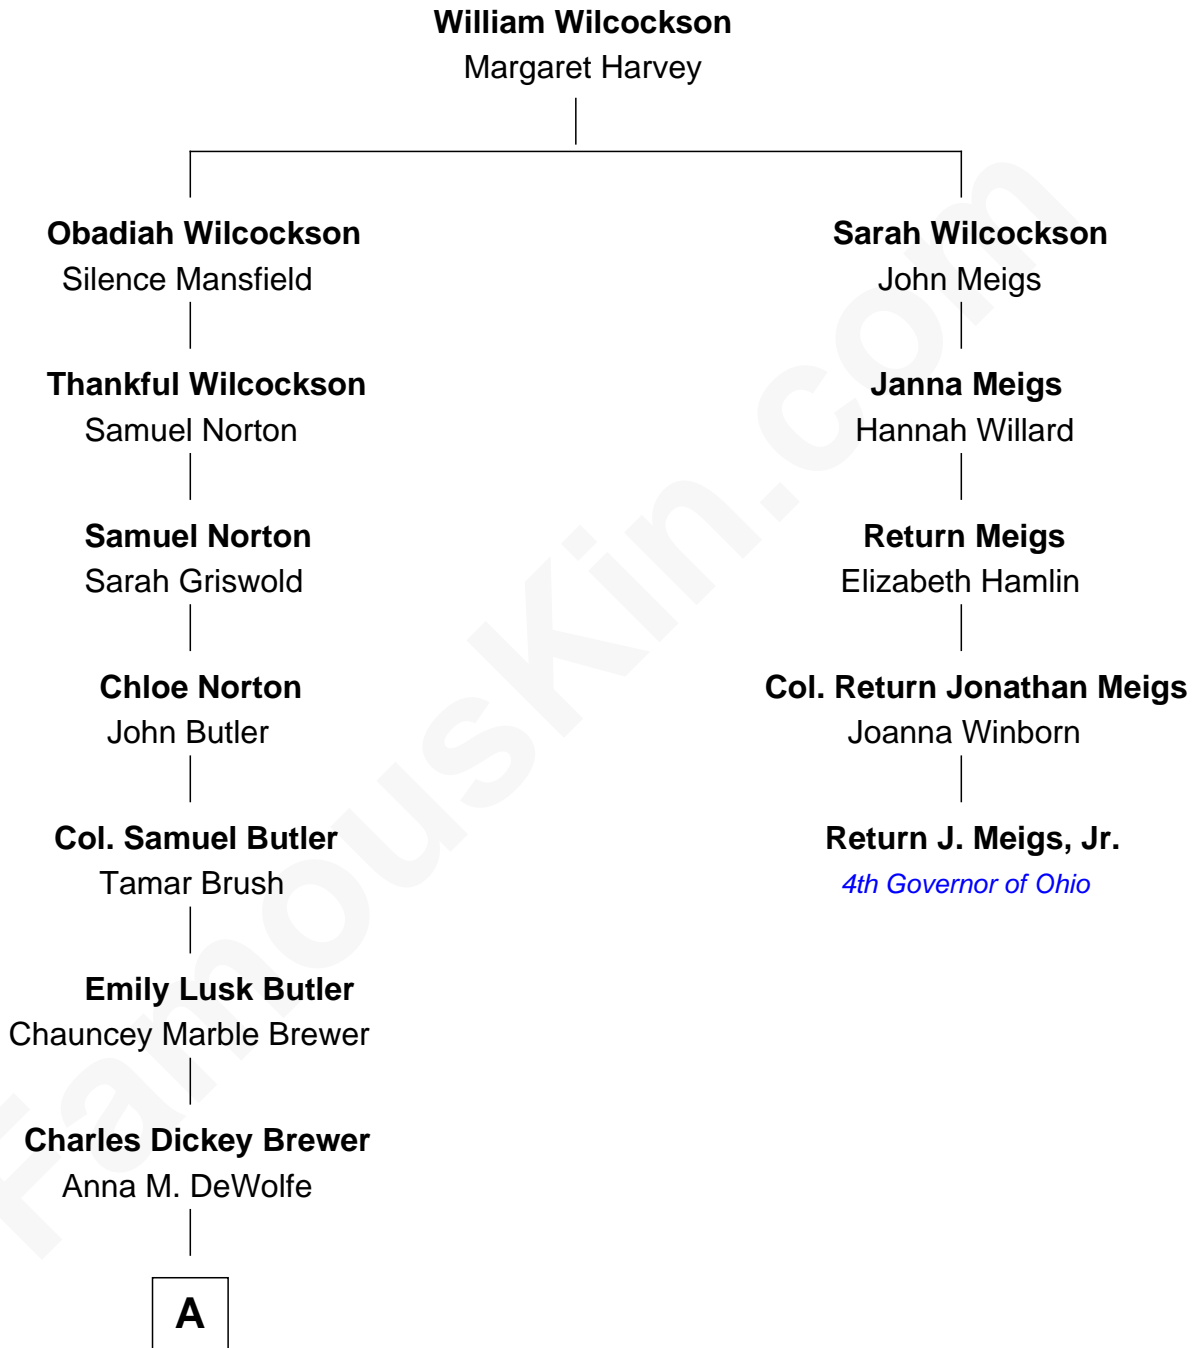

FamousKin.com
Relationship Chart of
Bridget Fonda
Movie Actress

4th cousin 6 times removed of

Return J. Meigs, Jr.
4th Governor of Ohio

A

—
Chauncey M. Brewer

Anna E. Gauslin

—
Chauncey Marble Brewer

Mary Alice Sweet