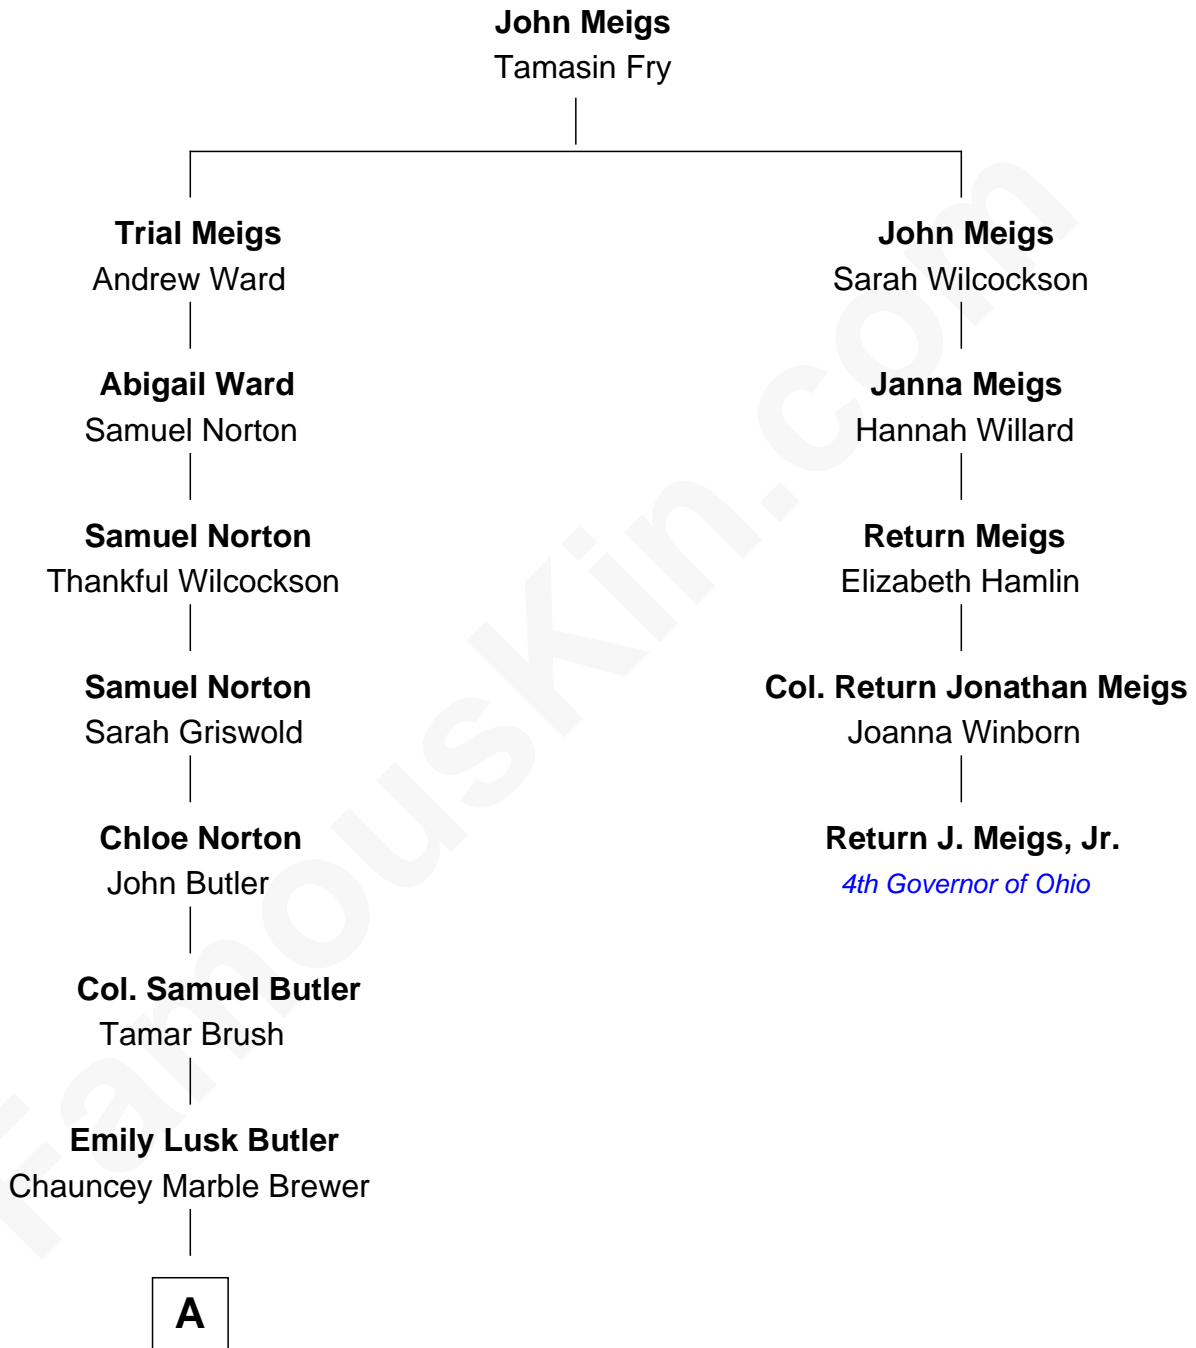

FamousKin.com Relationship Chart of

Bridget Fonda

Movie Actress

4th cousin 7 times removed of

Return J. Meigs, Jr.

4th Governor of Ohio

A

—
Charles Dickey Brewer

Anna M. DeWolfe

—
Chauncey M. Brewer

Anna E. Gauslin

—
Chauncey Marble Brewer

Mary Alice Sweet

—
Susan Jane Brewer

Peter H. Fonda

—
Bridget Fonda