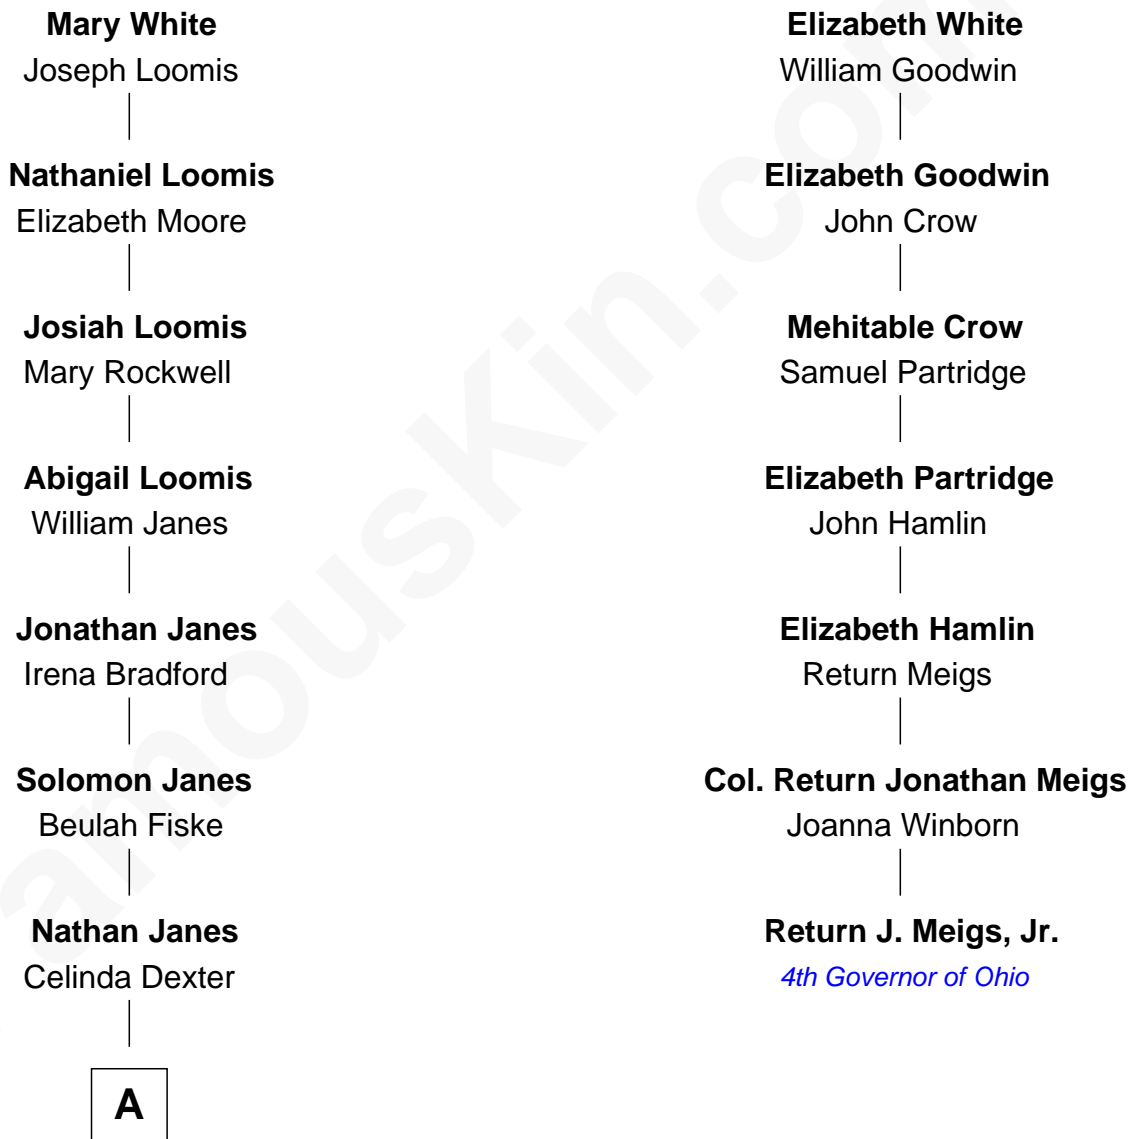

# FamousKin.com Relationship Chart of

**Bridget Fonda**

*Movie Actress*

6th cousin 6 times removed of

**Return J. Meigs, Jr.**

*4th Governor of Ohio*

**Robert White**

Bridget Allgar

**A**

Henry Clinton Jaynes

Almira Louger Jacobs

Henry Silas Jaynes

Elma L. Lanphear

Herberta Elma Jaynes

William Brace Fonda

Henry Jaynes Fonda